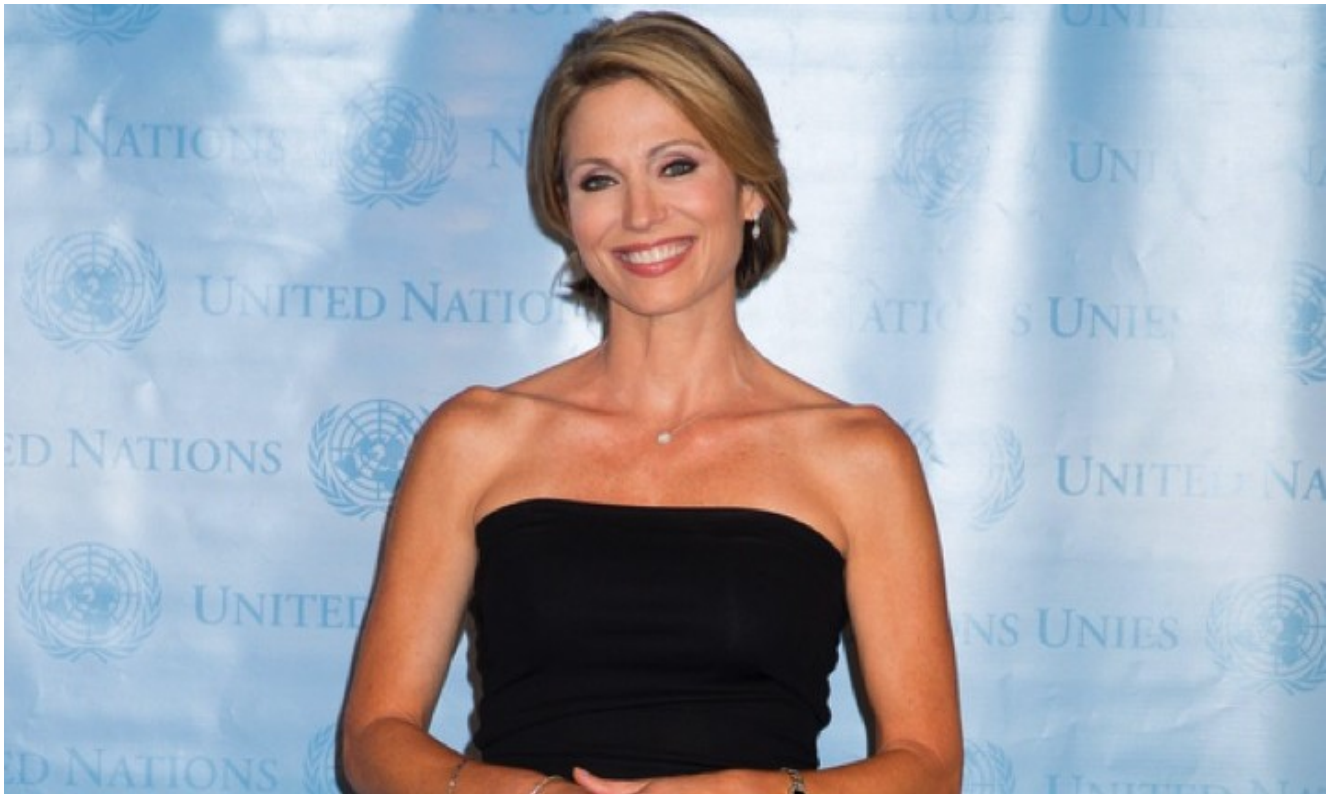

Celebrity Photo Gallery: Breast Cancer Survivors

Amy Robach

'Good Morning America' anchor Amy Robach was diagnosed with breast cancer in October 2013 when she received a mammogram on air. She recently opened up about how trying the disease was on her celebrity marriage. Photo: Janet Mayer / PR Photos