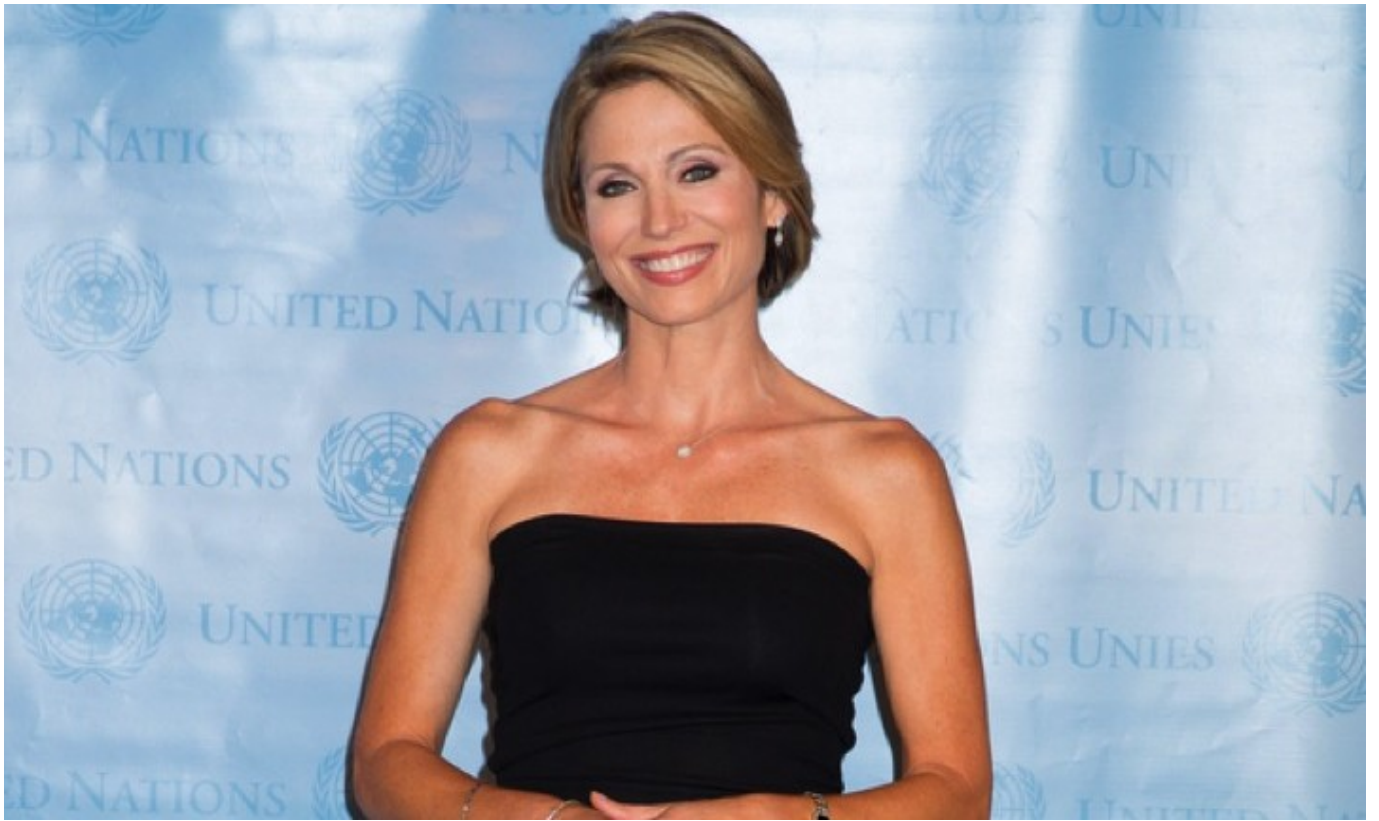

CELEBRITY PHOTO GALLERY: BREAST CANCER SURVIVORS

Amy Robach

'Good Morning America' anchor Amy Robach was diagnosed with breast cancer in October 2013 when she received a mammogram on air. She recently opened up about how trying the disease was on her celebrity marriage. Photo: Janet Mayer / PR Photos